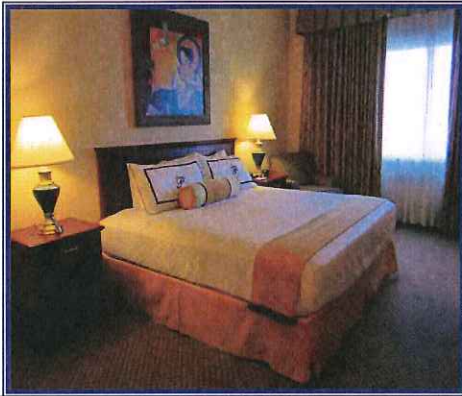

PARKWAY HOTEL

Affordable Luxury

Complimentary Hotel Amenities

-  **Free** Hot Breakfast Buffet for all Guests - available 6:30am - 9:30am in Lobby
-  **Free** Coffee, Tea & Whole Fruit in Lobby - available 24 hours
-  **Free** Popcorn & Fresh Baked Cookies in the Afternoon in Lobby
-  **Free** WI-FI in Guest Rooms, Lobby and Meeting Space
-  **Free** Shuttle within the Area - Available 6:30am – 9:30pm

Additional Hotel Amenities

-  32" Flat Panel TV, Microwave, Refrigerator and Coffeemaker in Every Guestroom
-  Business Center with Free Internet Access and Free Printing
-  Exercise Room, Gift Shop, and on-site Coin-Operated Laundry
-  Covered Parking in our Attached Garage for only \$7.00 (no in/out fees)